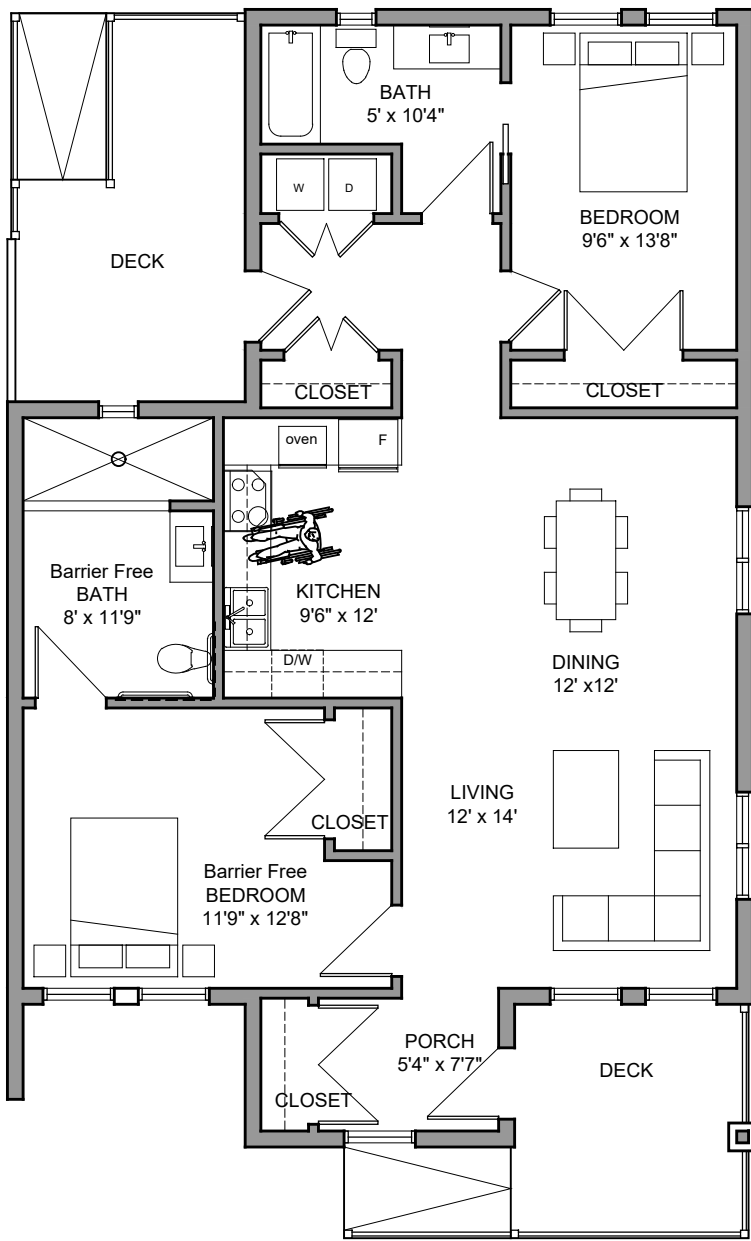

LIVE FULLY AT
*Ryan's
Park*

**Barrier Free
UNIT - 4 and 8
2 BED, 2 BATH
1,110 SQ FT**

All efforts have been made to ensure accuracy however, the floorplans are for marketing purposes only and may change during construction.

FLOOR PLAN - GRADE LEVEL