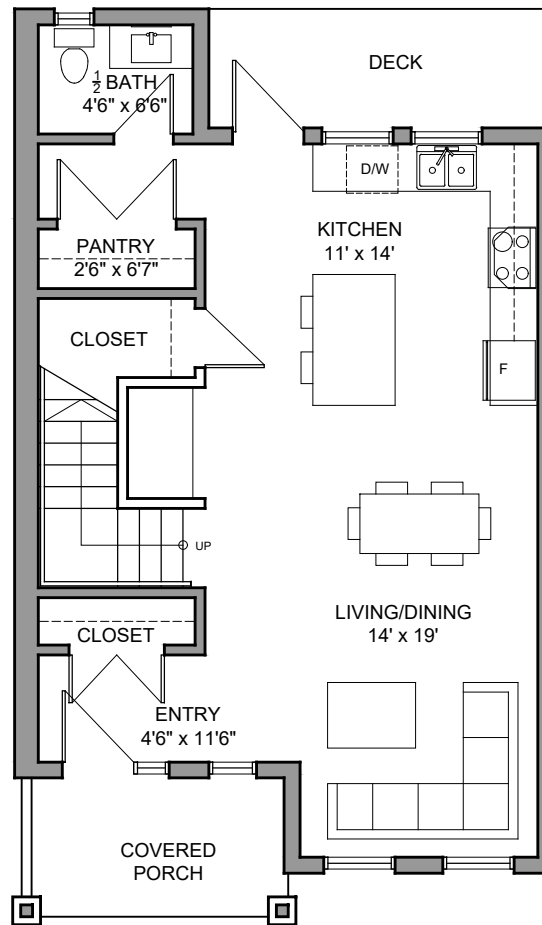

SECOND FLOOR

GROUND FLOOR

UNIT - 3 and 7
2BED+DEN, 2.5BATH 1,240 SQ FT

All efforts have been made to ensure accuracy however, the floorplans are for marketing purposes only and may change during construction.