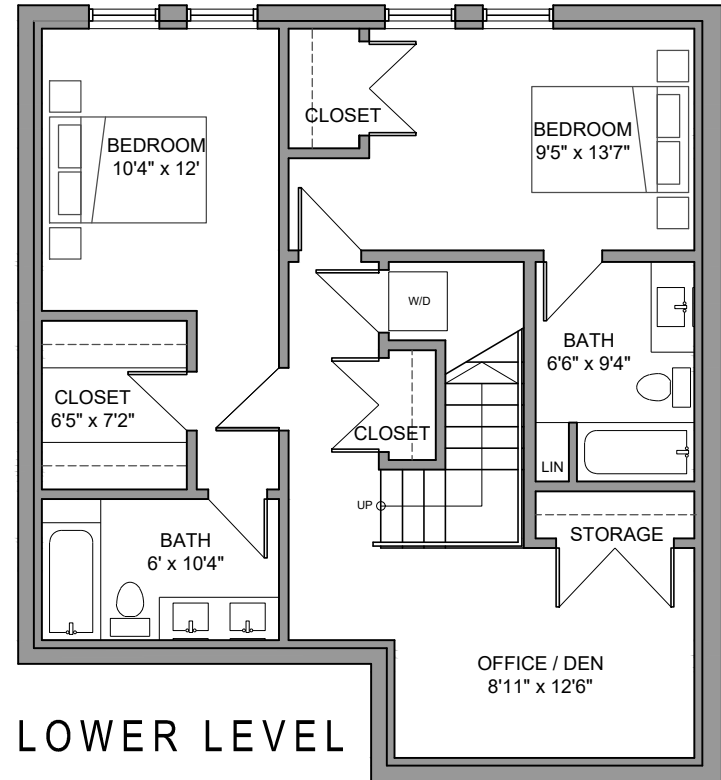

GRADE LEVEL

LOWER LEVEL

UNIT - 21
2BED+DEN, 2.5BATH 1,388 SQ FT

All efforts have been made to ensure accuracy however, the floorplans are for marketing purposes only and may change during construction.

LIVE FULLY AT
**Ryan's
 Park**