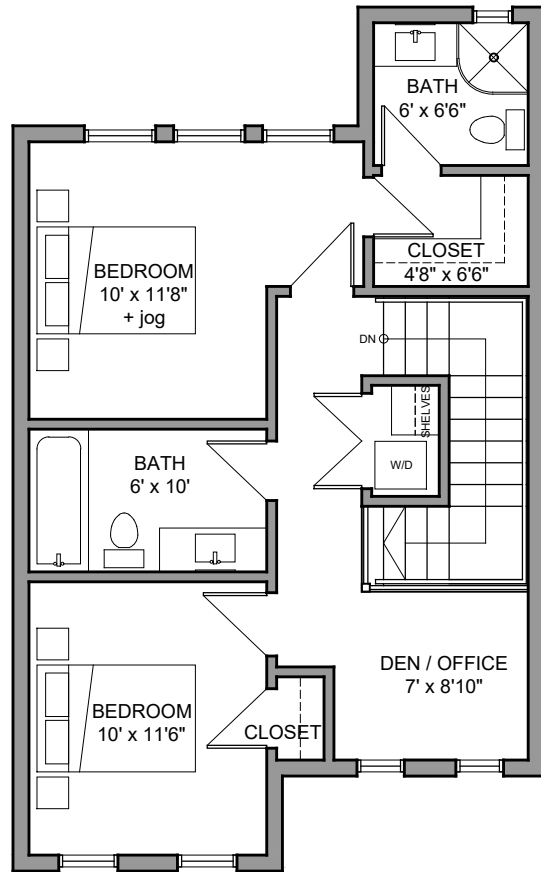

GROUND FLOOR

UNIT - 2 and 6

2BED+DEN, 2.5BATH 1,240 SQ FT

SECOND FLOOR

LIVE FULLY AT
**Ryan's
 Park**

All efforts have been made to ensure accuracy however, the floorplans are for marketing purposes only and may change during construction.