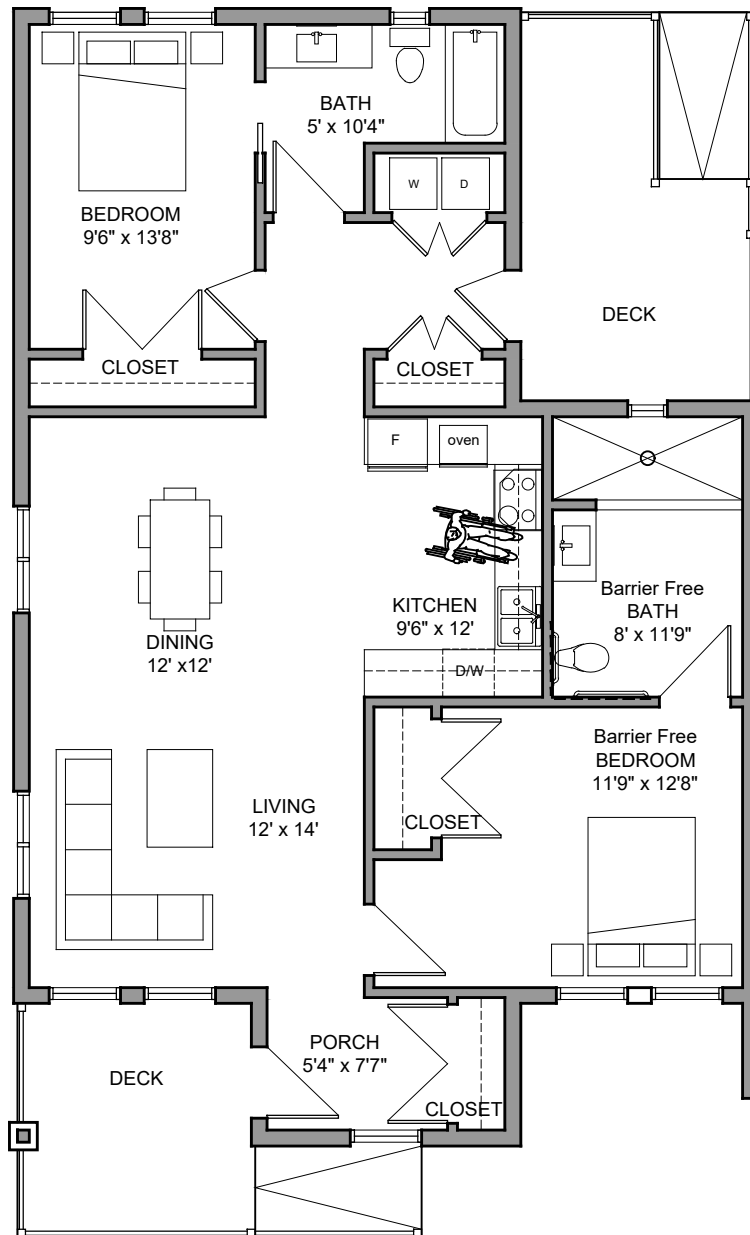

LIVE FULLY AT  
*Ryan's  
Park*

FLOOR PLAN - GRADE LEVEL

**Barrier Free  
UNIT - 1 and 5  
2 BED, 2 BATH  
1,110 SQ FT**

All efforts have been made to ensure accuracy however, the floorplans are for marketing purposes only and may change during construction.